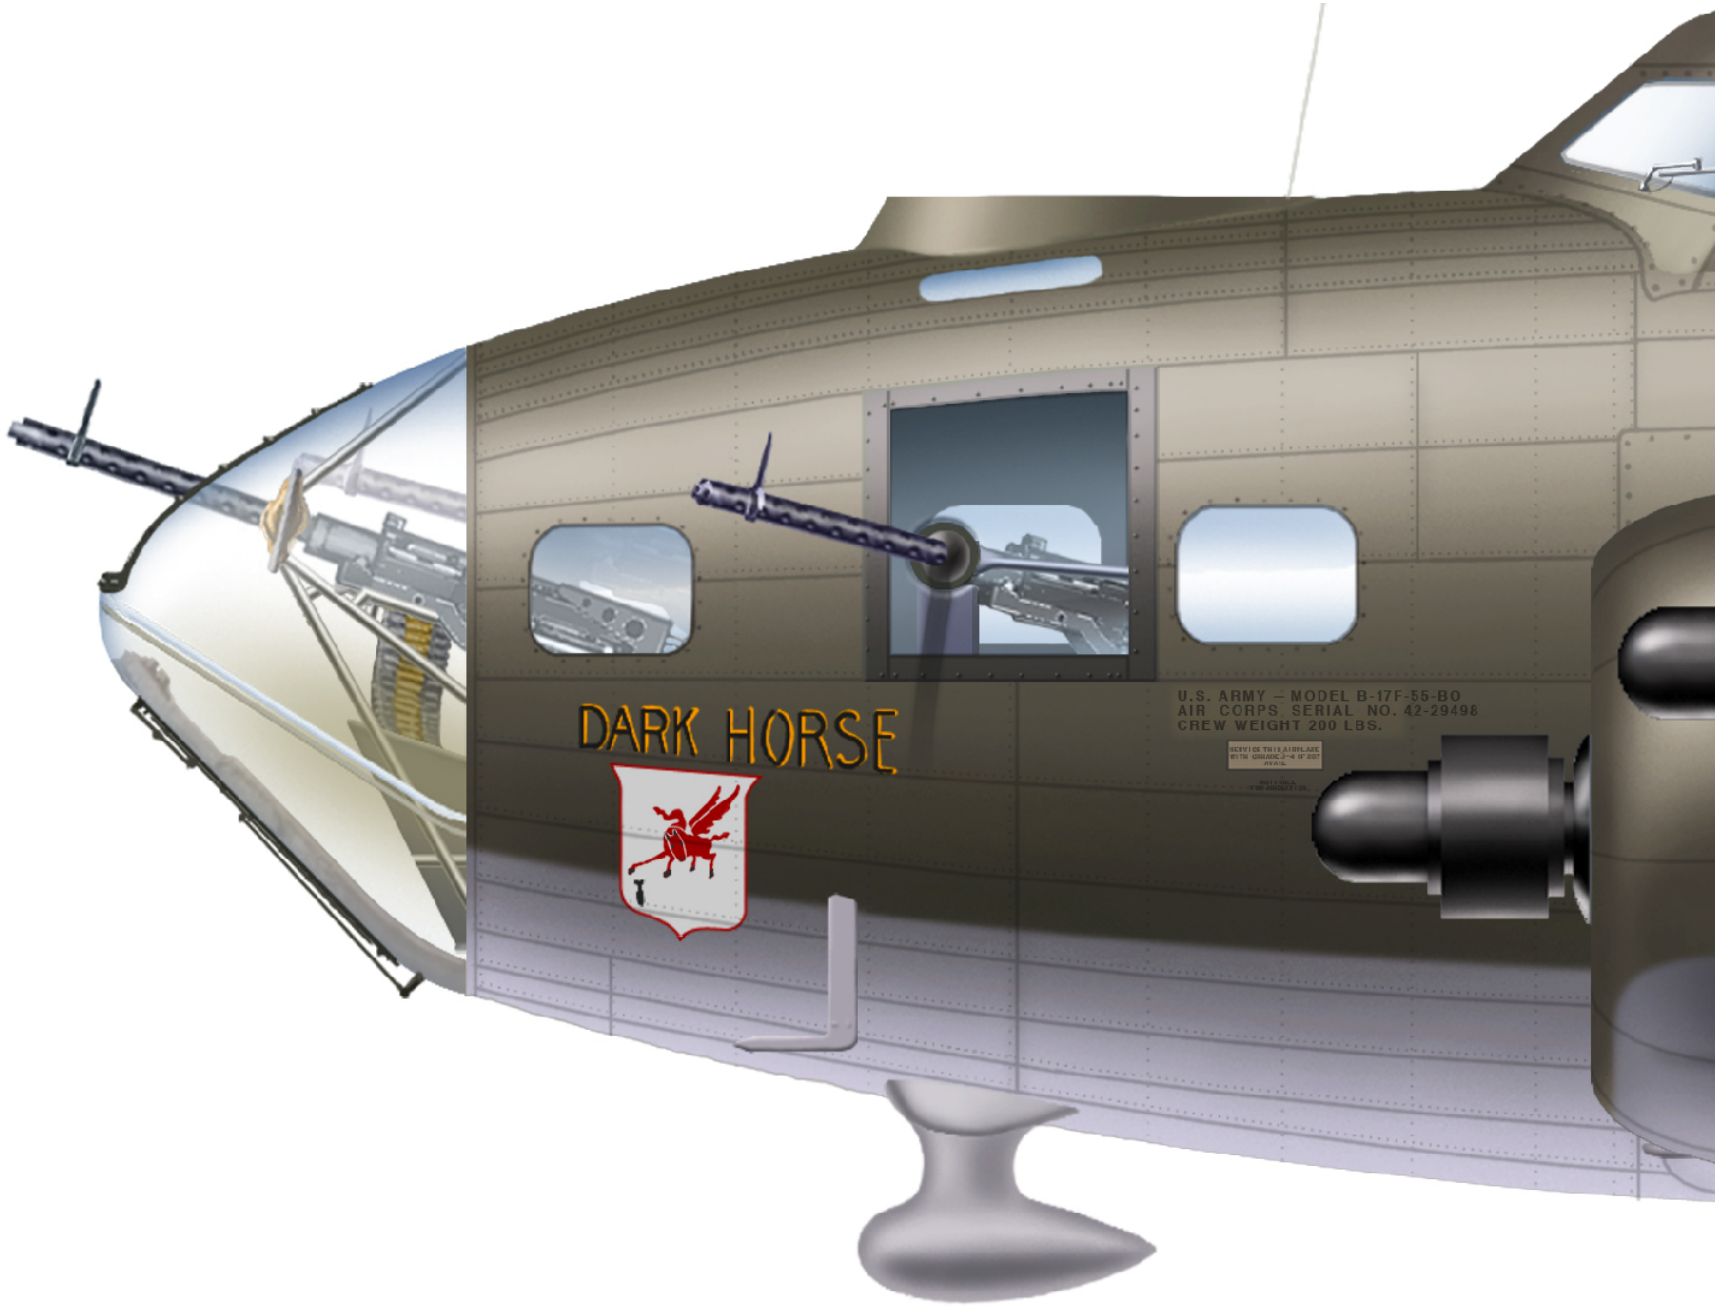

DARK HORSE

U.S. ARMY - MODEL B-17F-55-B0
AIR CORPS SERIAL NO. 42-29498
CREW WEIGHT 200 LBS.