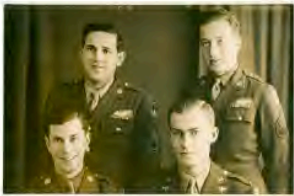

Carl R. Kalbach
Mighty 8th AF Museum
306th BG photo collection P 2012.0337.3674

P 2012.0337.3695
Print, Photographic

Box 21: Photographs of 306th BG
Folder 75: Phillip Mundell

B&W; Paul Kolback, Philip Mundeel, Ken Simpson, & Carl Franz.
Caption on back reads: "Paul R. Kolback, Me (Philip Mundell),
Ken Simpson, Carl M. Franz".